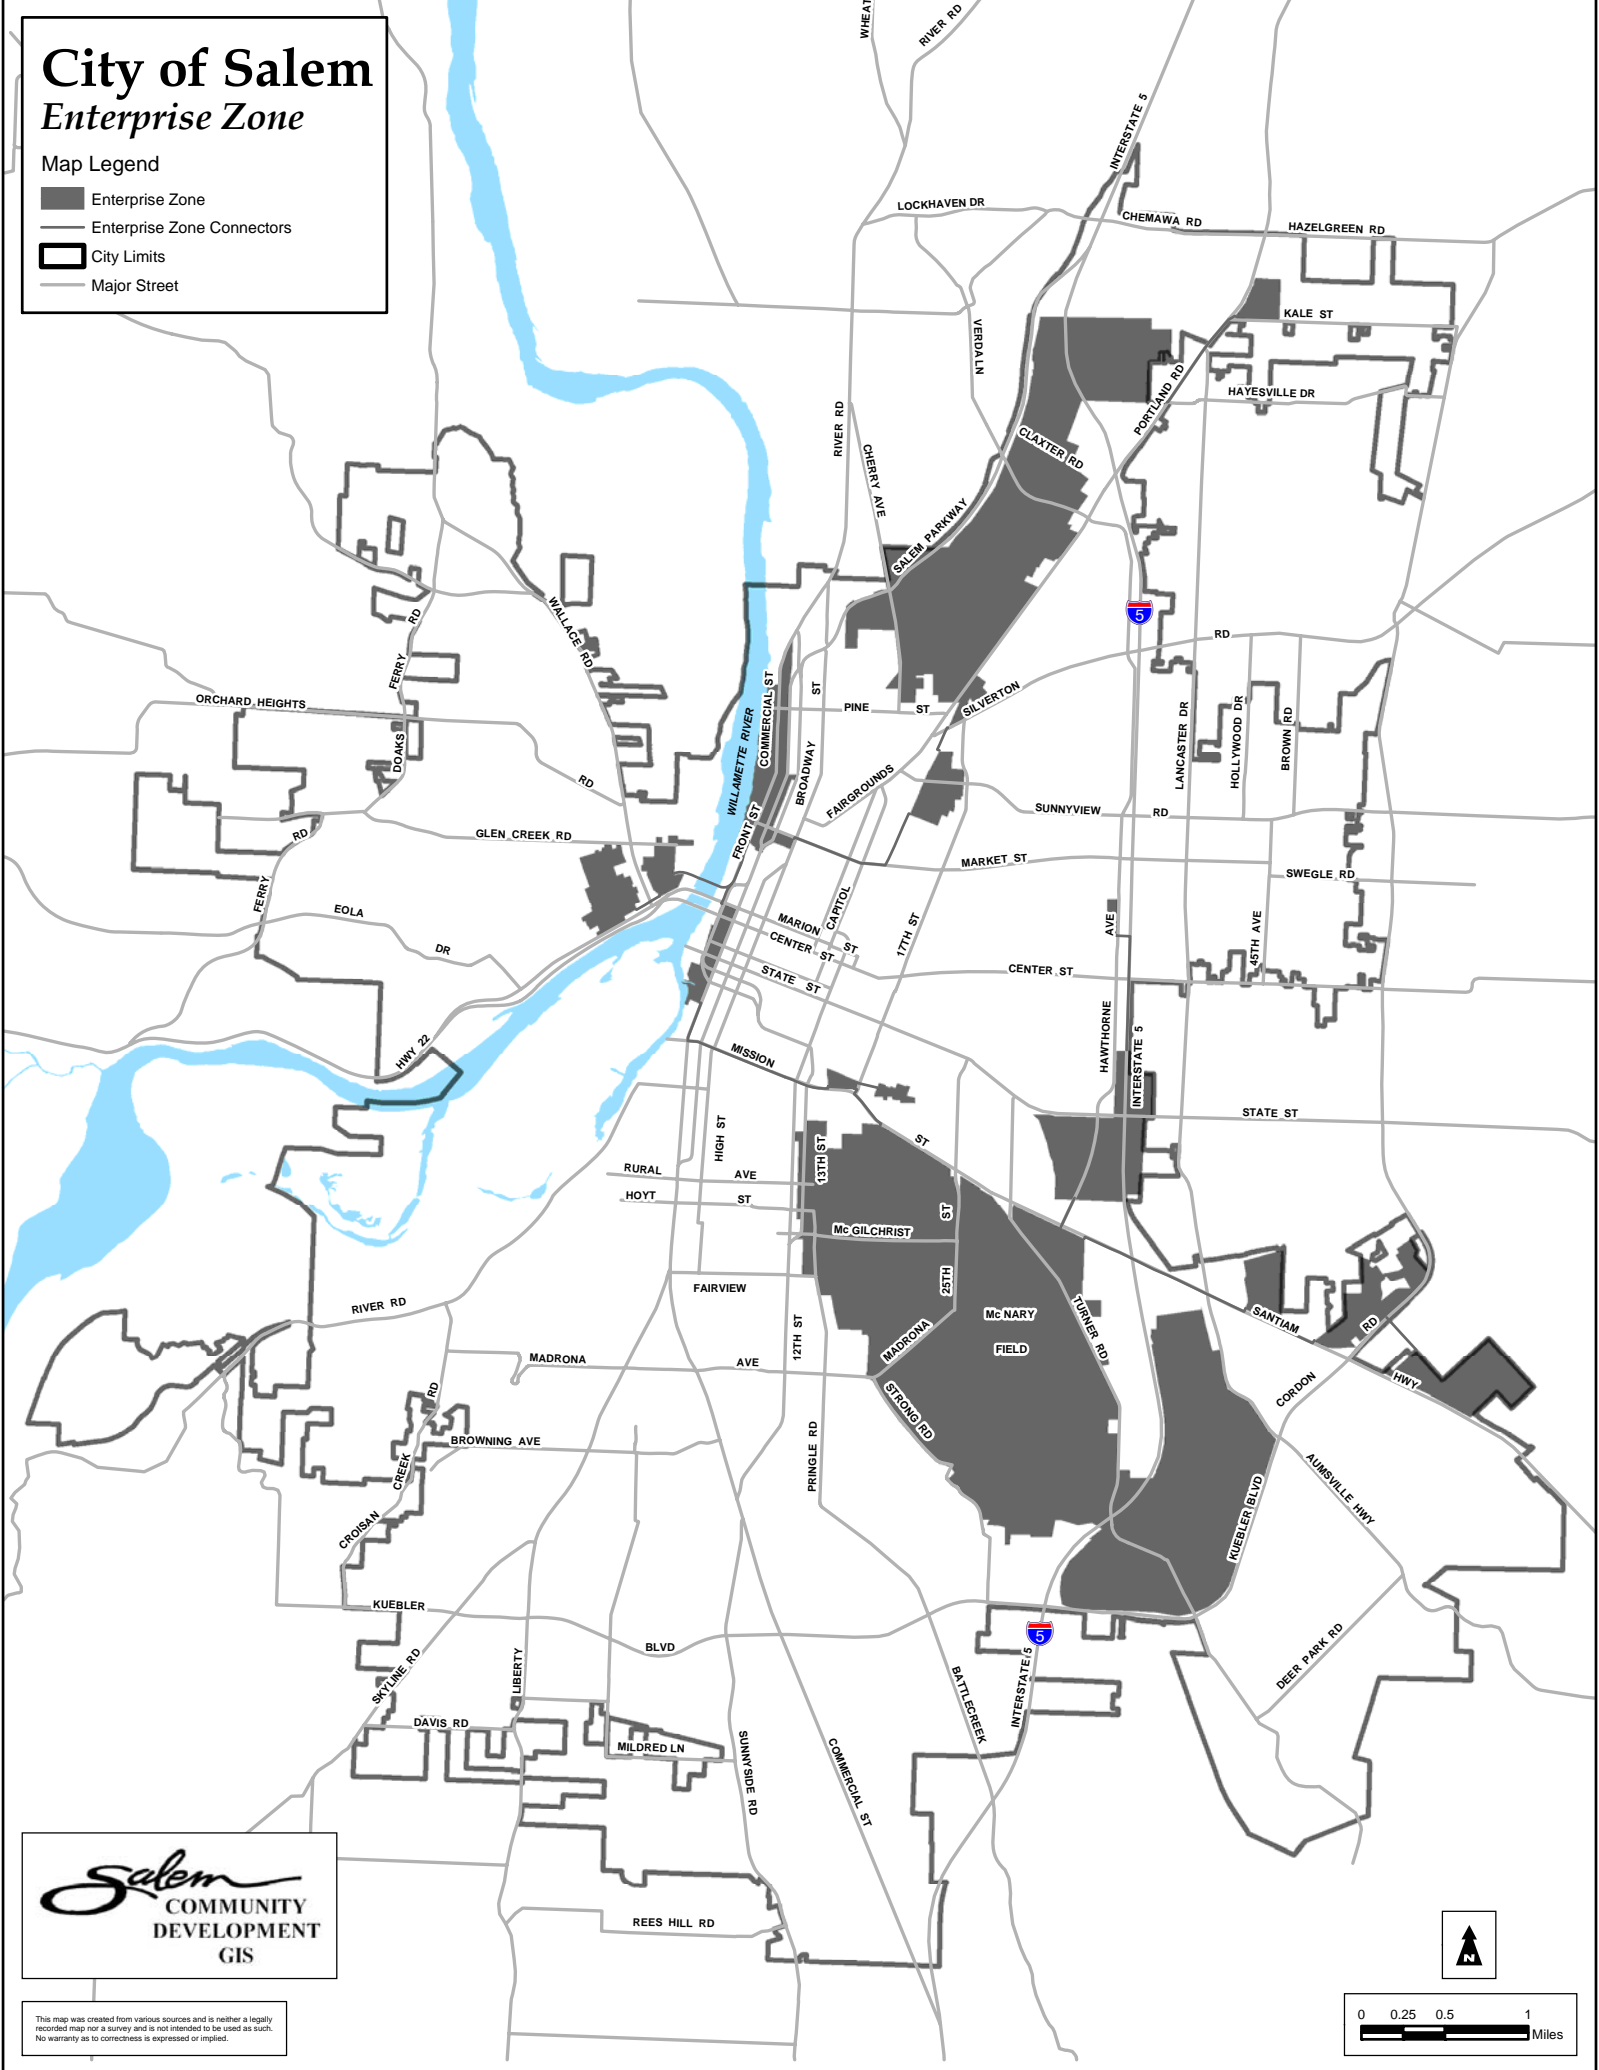

City of Salem Enterprise Zone

Map Legend

- Enterprise Zone
- Enterprise Zone Connectors
- City Limits
- Major Street

Salem
COMMUNITY
DEVELOPMENT
GIS